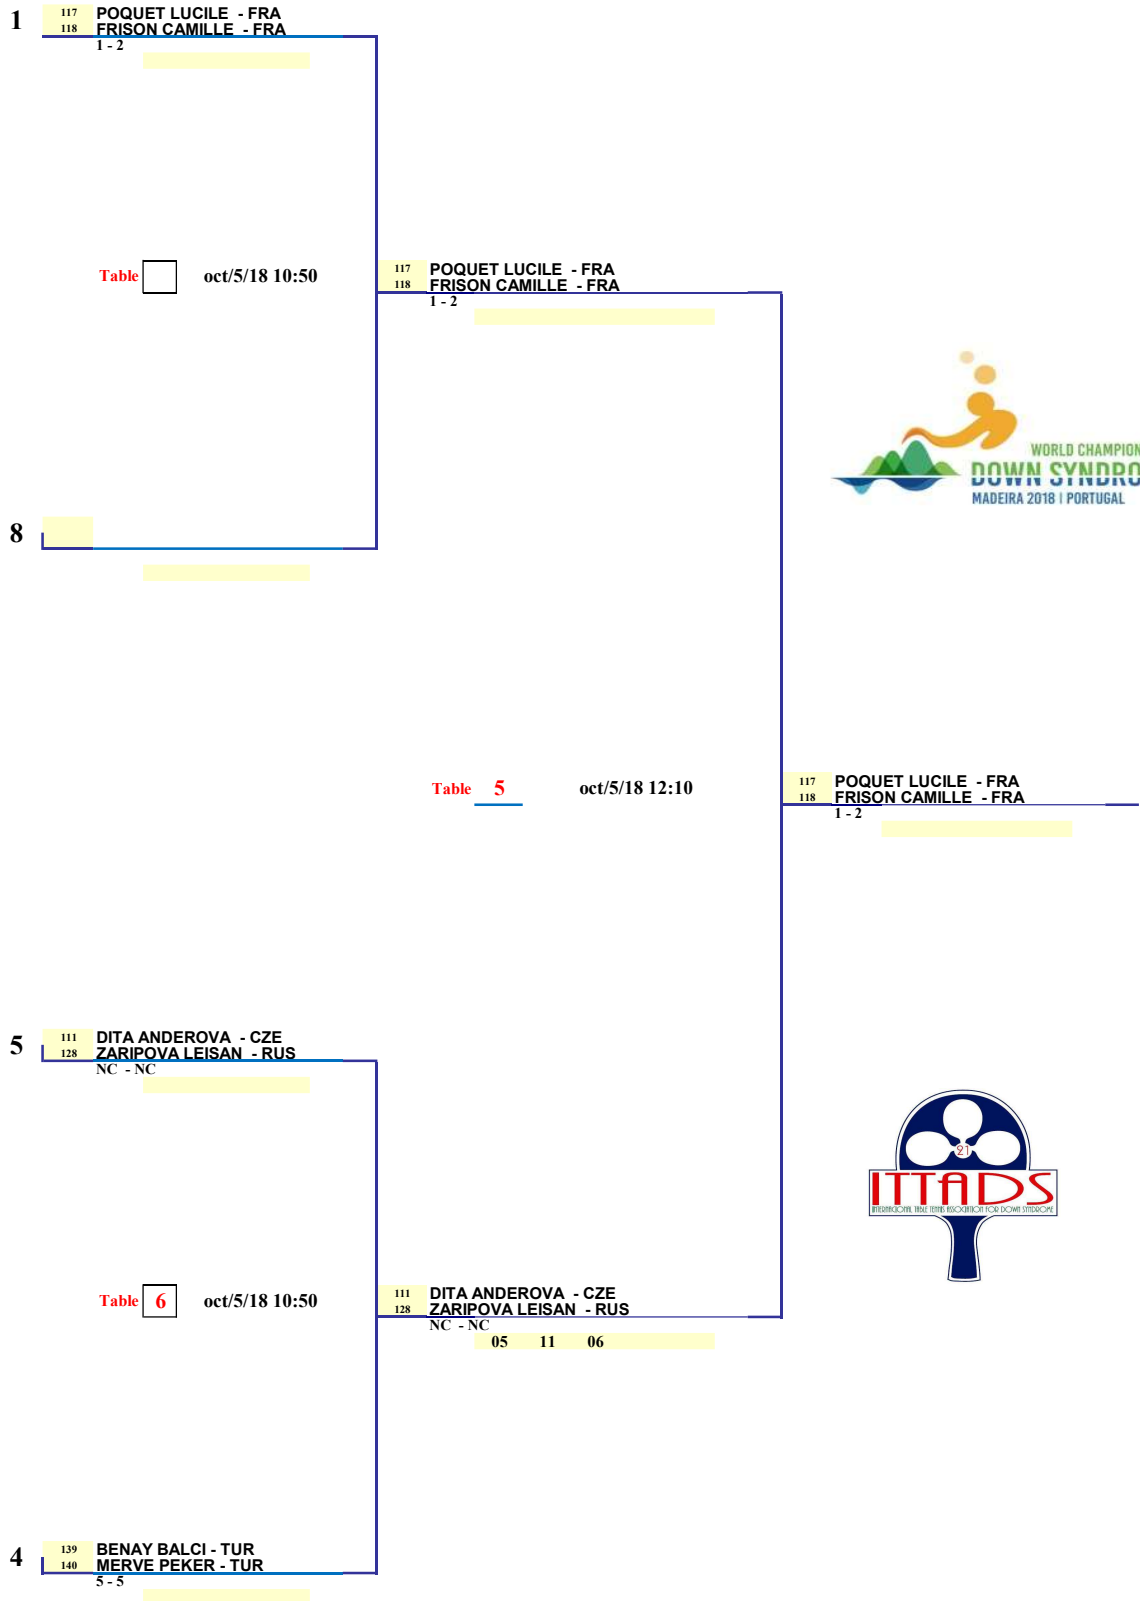

Quarter-Final	Semi-Final	Qualified for Final
oct/5/2018 09:30	oct/5/2018 12:10	

**WORLD CHAMPIONSHIPS DS  
MADEIRA  
WOMEN'S DOUBLES  
Part 1 of 2**