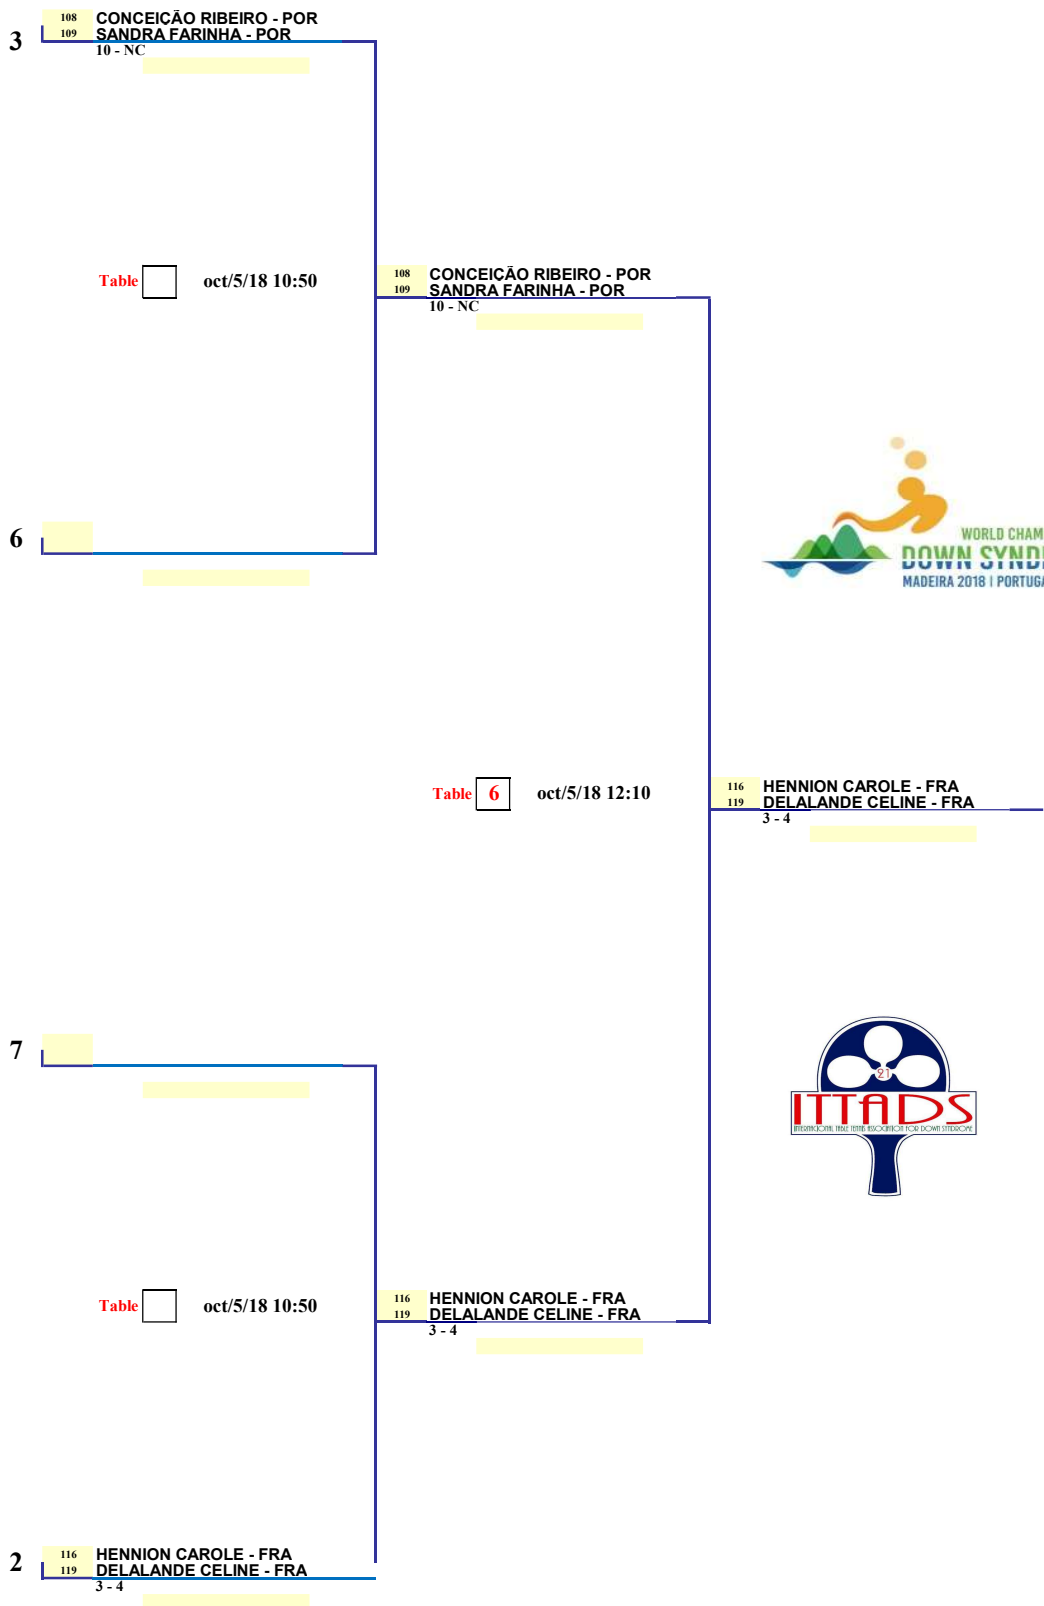

| Quarter-Final    | Semi-Final       | Qualified for Final |
|------------------|------------------|---------------------|
| oct/5/2018 10:50 | oct/5/2018 12:10 |                     |

**WORLD CHAMPIONSHIPS DS  
MADEIRA  
WOMEN'S DOUBLES  
Part 2 of 2**