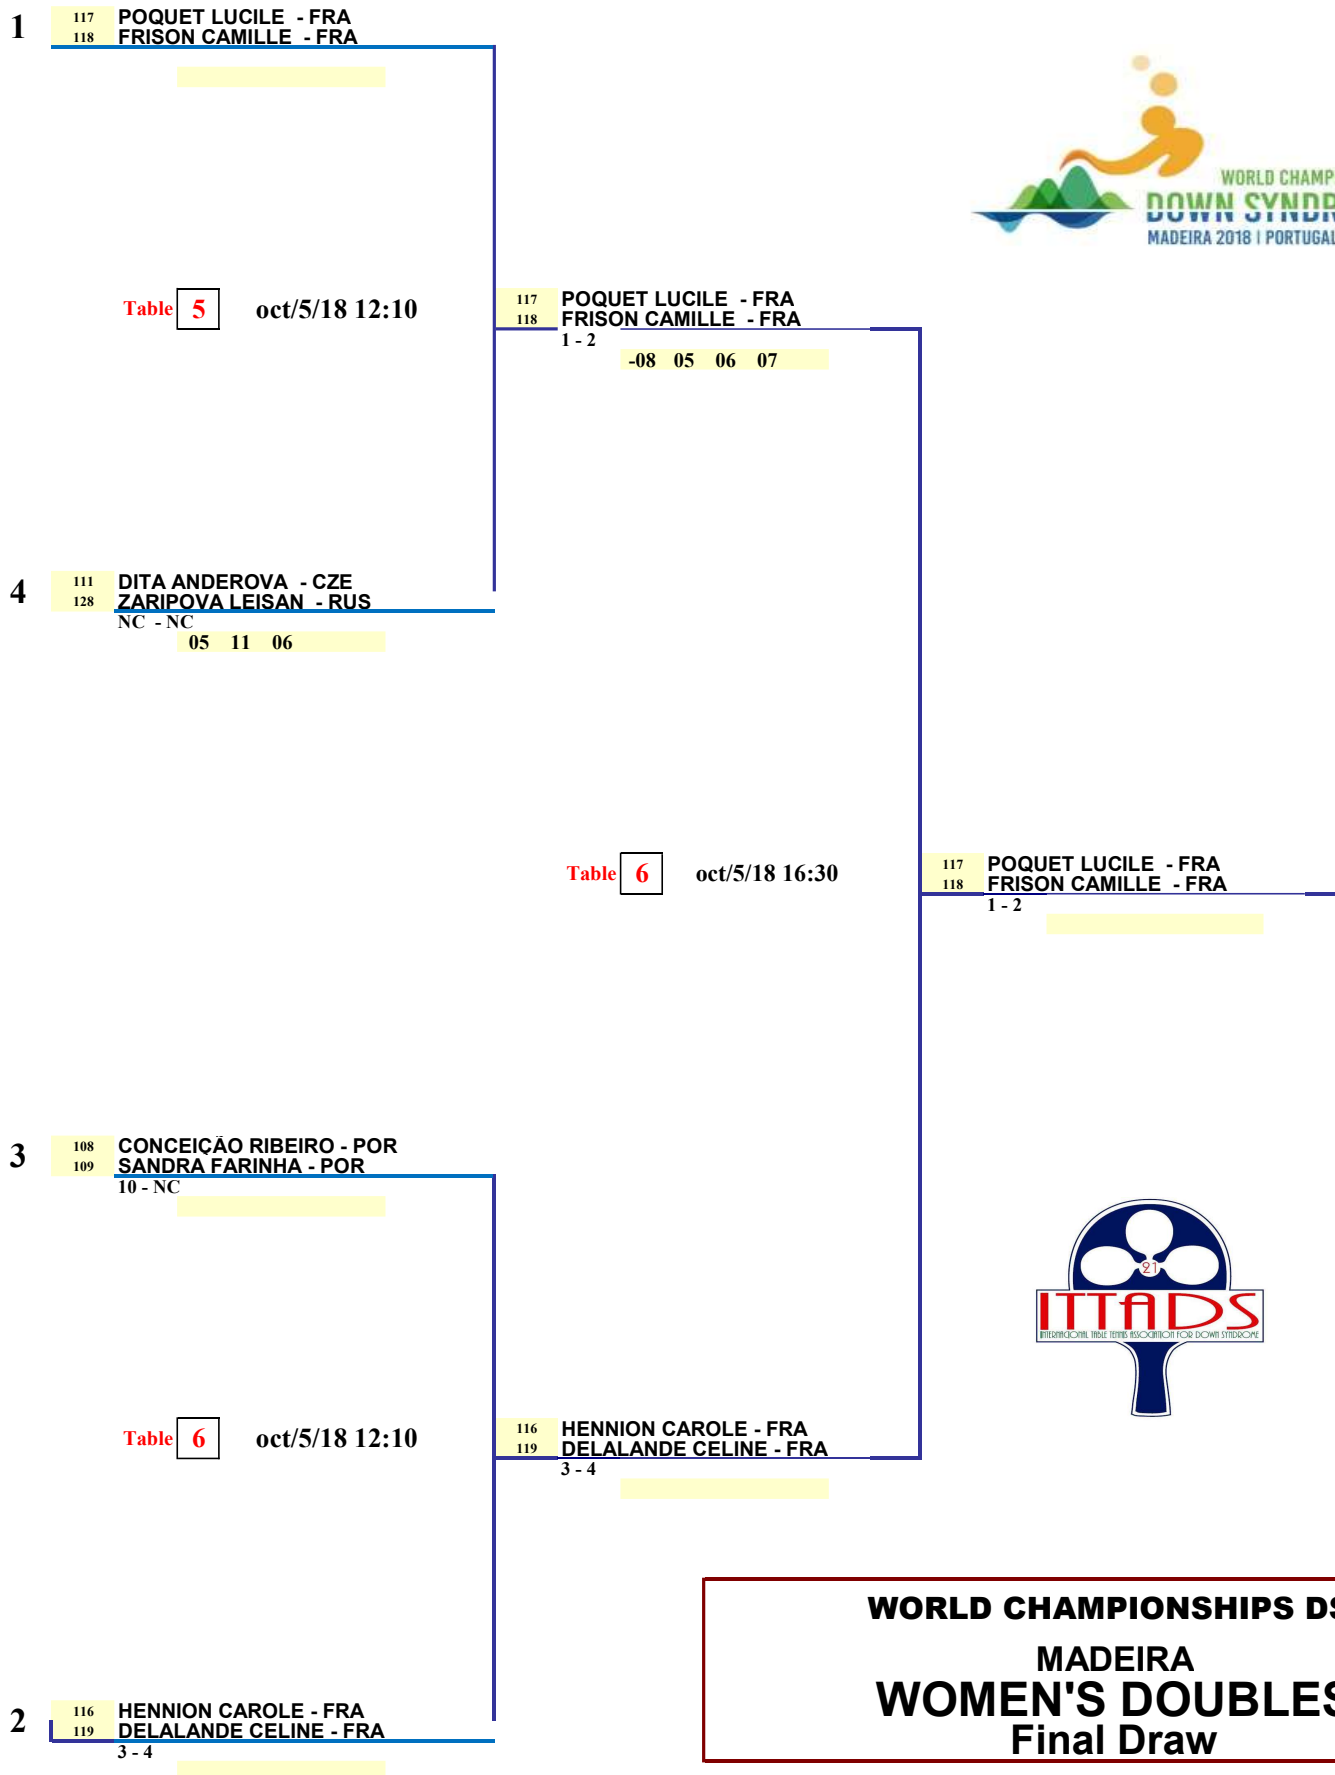

Semi-Final	FINAL	WINNERS
oct/5/2018 12:10	oct/5/2018 16:30	

**WORLD CHAMPIONSHIPS DS  
MADEIRA  
WOMEN'S DOUBLES  
Final Draw**